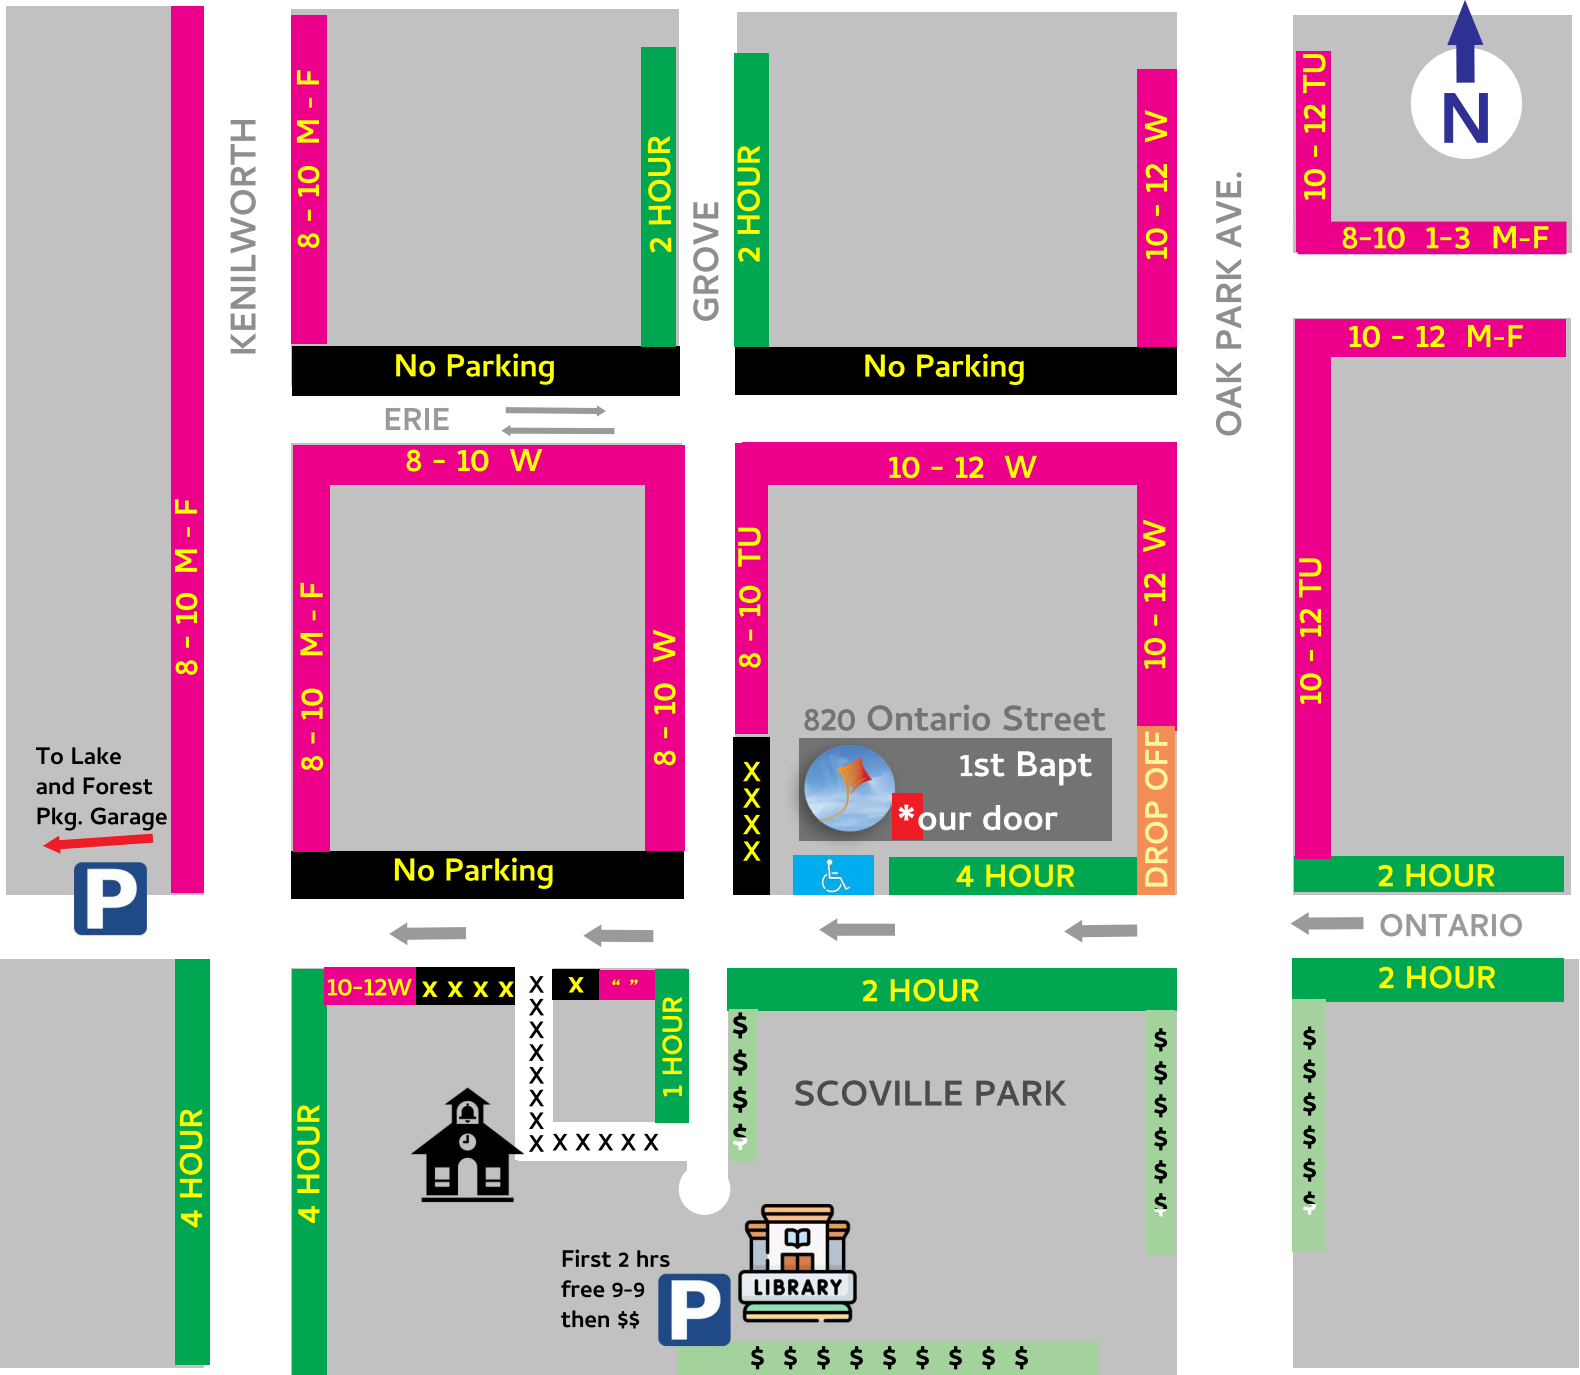

CHICAGO AVE.

(There is unrestricted parking along Chicago Avenue, and on Grove and Oak Park Ave. just north and south of Chicago Ave.)

LEGEND

(Everything on this map subject to change - read signs)

-  -No Parking
-  -Time Limit Parking
-  -Time/Date Restriction: Don't Park During...
-  -Metered Parking
-  - Accessible Parking
-  TCS Drop-Off Zone
-  Village Parking Lot first hour free. Click here for rates.
-  please don't drive/drop-off pickup/park here - another school uses this area

LAKE STREET

Avenue parking garage: 60 min. free, then \$\$